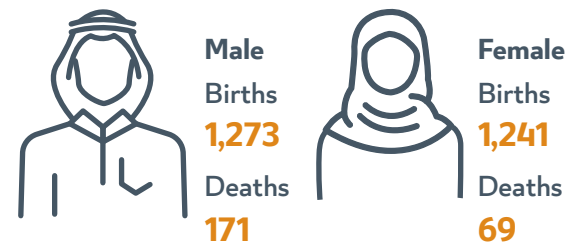

Births & Deaths

Population by Age Group

Social Security

Beneficiaries of Social Security
14,362 individuals

Value of Total Social Security
80,079 Thousand QR

Population by Gender

These data represents the number of individuals in all age groups (Qataris and Non-Qataris) within the boundaries of the State of Qatar.

Marriages & Divorces

Electricity & Water

Electricity Utilization
2,972.9 GWh

Water Consumption
53,988.9 Thousand m³

Traffic Violations

Traffic Accidents Cases

Vessels Movement

No. of Vessels
359