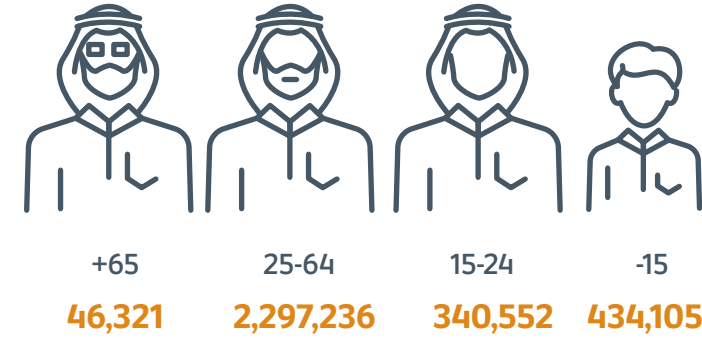

السكان حسب فئات العمر