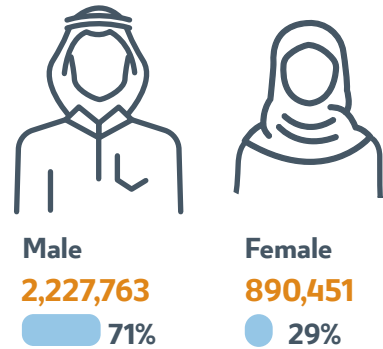

Births & Deaths

Population by Age Group

Social Security

Beneficiaries of Social Security
14,362 individuals

Value of Total Social Security
80,079 Thousand QR

Population by Gender

These data represents the number of individuals in all age groups (Qataris and Non-Qataris) within the boundaries of the State of Qatar.

Marriages & Divorces

Electricity & Water

Electricity Utilization
2,972.9 GWh

Water Consumption
53,988.9 Thousand m³

Traffic Violations

Traffic Accidents Cases

Vessels Movement

No. of Vessels
359