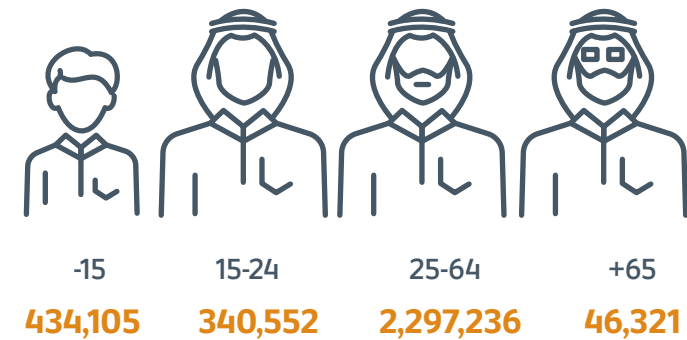

Births & Deaths

Population by Age Group

Social Security

Beneficiaries of Social Security
14,362 individuals

Value of Total Social Security
80,079 Thousand QR

Population by Gender

These data represents the number of individuals in all age groups (Qataris and Non-Qataris) within the boundaries of the State of Qatar.

Marriages & Divorces

Electricity & Water

Electricity Utilization
2,972.9 GWh

Water Consumption
53,988.9 Thousand m³

Traffic Violations

Traffic Accidents Cases

Vessels Movement

No. of Vessels
359

Net Tonnage
7,210.4 Thousand Ton

Driving Licenses Issued

Traffic Accidents Cases

Deaths
17

Major
41

Minor
785

Simple Accidents
15,916

Foreign Trade Directions