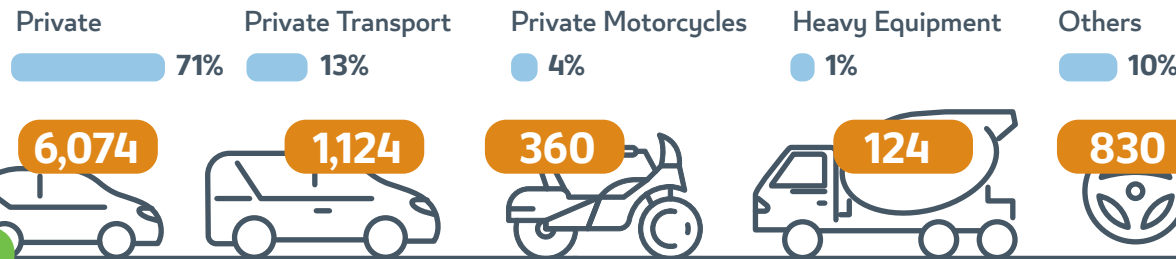

Births & Deaths

Population by Age Group

Social Security

Beneficiaries of Social Security
14,362 individuals

Value of Total Social Security
80,079 Thousand QR

Population by Gender

These data represents the number of individuals in all age groups (Qataris and Non-Qataris) within the boundaries of the State of Qatar.

Marriages & Divorces

Electricity & Water

Electricity Utilization
2,972.9 GWh

Water Consumption
53,988.9 Thousand m³

Traffic Violations

Traffic Accidents Cases

Vessels Movement

No. of Vessels
359

Net Tonnage
7,210.4 Thousand Ton

Driving Licenses Issued

Traffic Accidents Cases

Deaths
17

Major
41

Minor
785

Simple Accidents
15,916

Foreign Trade Directions