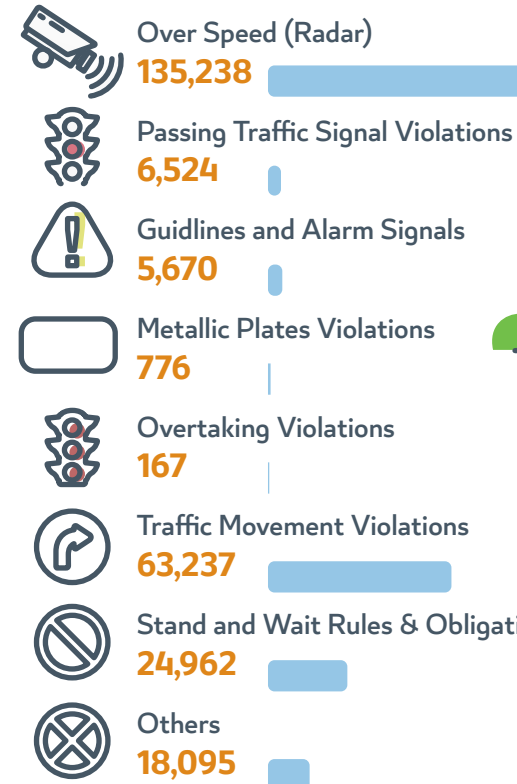

Births & Deaths

Population by Age Group

Social Security

Beneficiaries of Social Security
14,362 individuals

Value of Total Social Security
80,079 Thousand QR

Population by Gender

These data represents the number of individuals in all age groups (Qataris and Non-Qataris) within the boundaries of the State of Qatar.

Marriages & Divorces

Electricity & Water

Electricity Utilization
2,972.9 GWh

Water Consumption
53,988.9 Thousand m³

Traffic Violations

Traffic Accidents Cases

Vessels Movement

No. of Vessels
359

Net Tonnage
7,210.4 Thousand Ton

Driving Licenses Issued

Traffic Accidents Cases

Deaths
17

Major
41

Minor
785

Simple Accidents
15,916

Foreign Trade Directions

Top Five Origins of Imports,

Top Five Destinations of Exports

Visitor Arrivals by Region*

* A visitor is a traveler taking a trip to a main destination outside his/her usual environment, for less than a year, for any main purpose (business, leisure or other personal purpose) other than to be employed by a resident entity in the country or place visited. A visitor is classified as a tourist, if his/her trip includes an overnight stay, or as a same-day visitor otherwise.