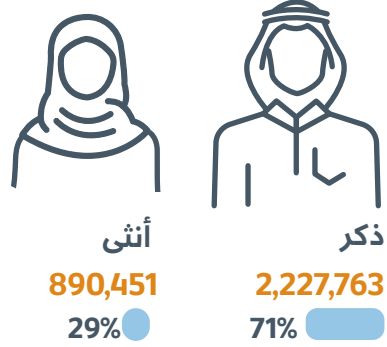

لمحة قطر إحصاءات شهرية

إحصاءات يناير 2024

تصدر عن جهاز التخطيط والإحصاء وتقدم لمحة إحصائية شهرية عن بعض الجوانب الاقتصادية والسكانية والاجتماعية.

جهاز التخطيط والإحصاء
Planning and Statistics Authority
دولة قطر • State of Qatar

السكان حسب النوع

هذه البيانات تمثل عدد الافراد من كافة الاعمار (قطريين وغير قطريين) داخل حدود دولة قطر فقط.

المواليد أحياء والوفيات